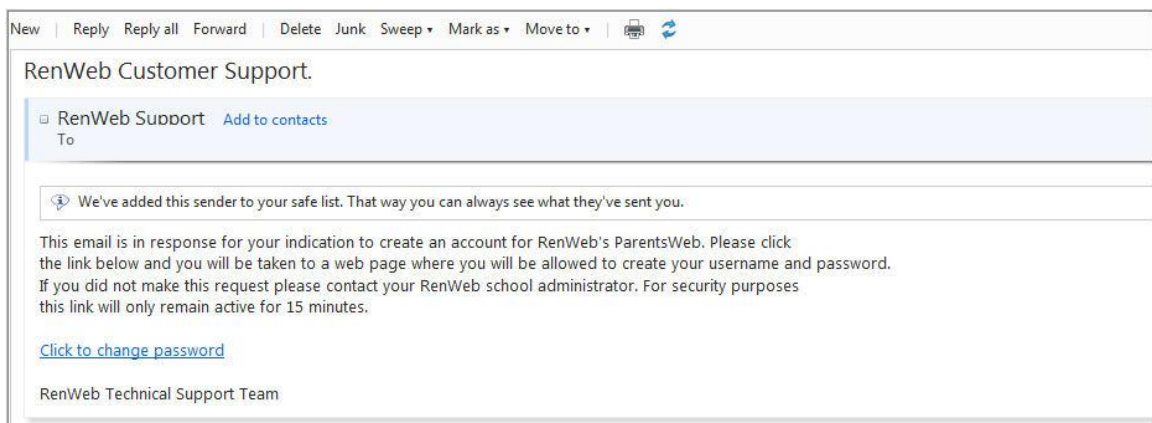

Getting started with ParentsWeb

Shiloh has transitioned to new academic portal called **ParentsWeb** by RenWeb. We use the RenWeb information system to store grades, student information and other school information. For people familiar with Edline, ParentsWeb is a similar system that is replacing Edline here at Shiloh Christian.

RenWeb's ParentsWeb is a private and secure parents' portal that allows parents to view academic information specific to their children, while protecting their children's information from others. You can see your child's grades, attendance, homework and conduct, as well as other useful school information. You can also communicate with teachers and other school staff online whenever necessary. All you need is an Internet-capable computer.

Instructions

- First, you need to make sure that the school has your email address in RenWeb.
- Next, go to www.renweb.com and click **Logins**.
- Click **ParentsWeb Login**.
- Type your school's **District Code** of **SHL-AR**
- Click **Create New ParentsWeb Account**.
- Type your email address and an email is sent to you.

- Click the **Click to change password** link. This link is only valid for 30 minutes.